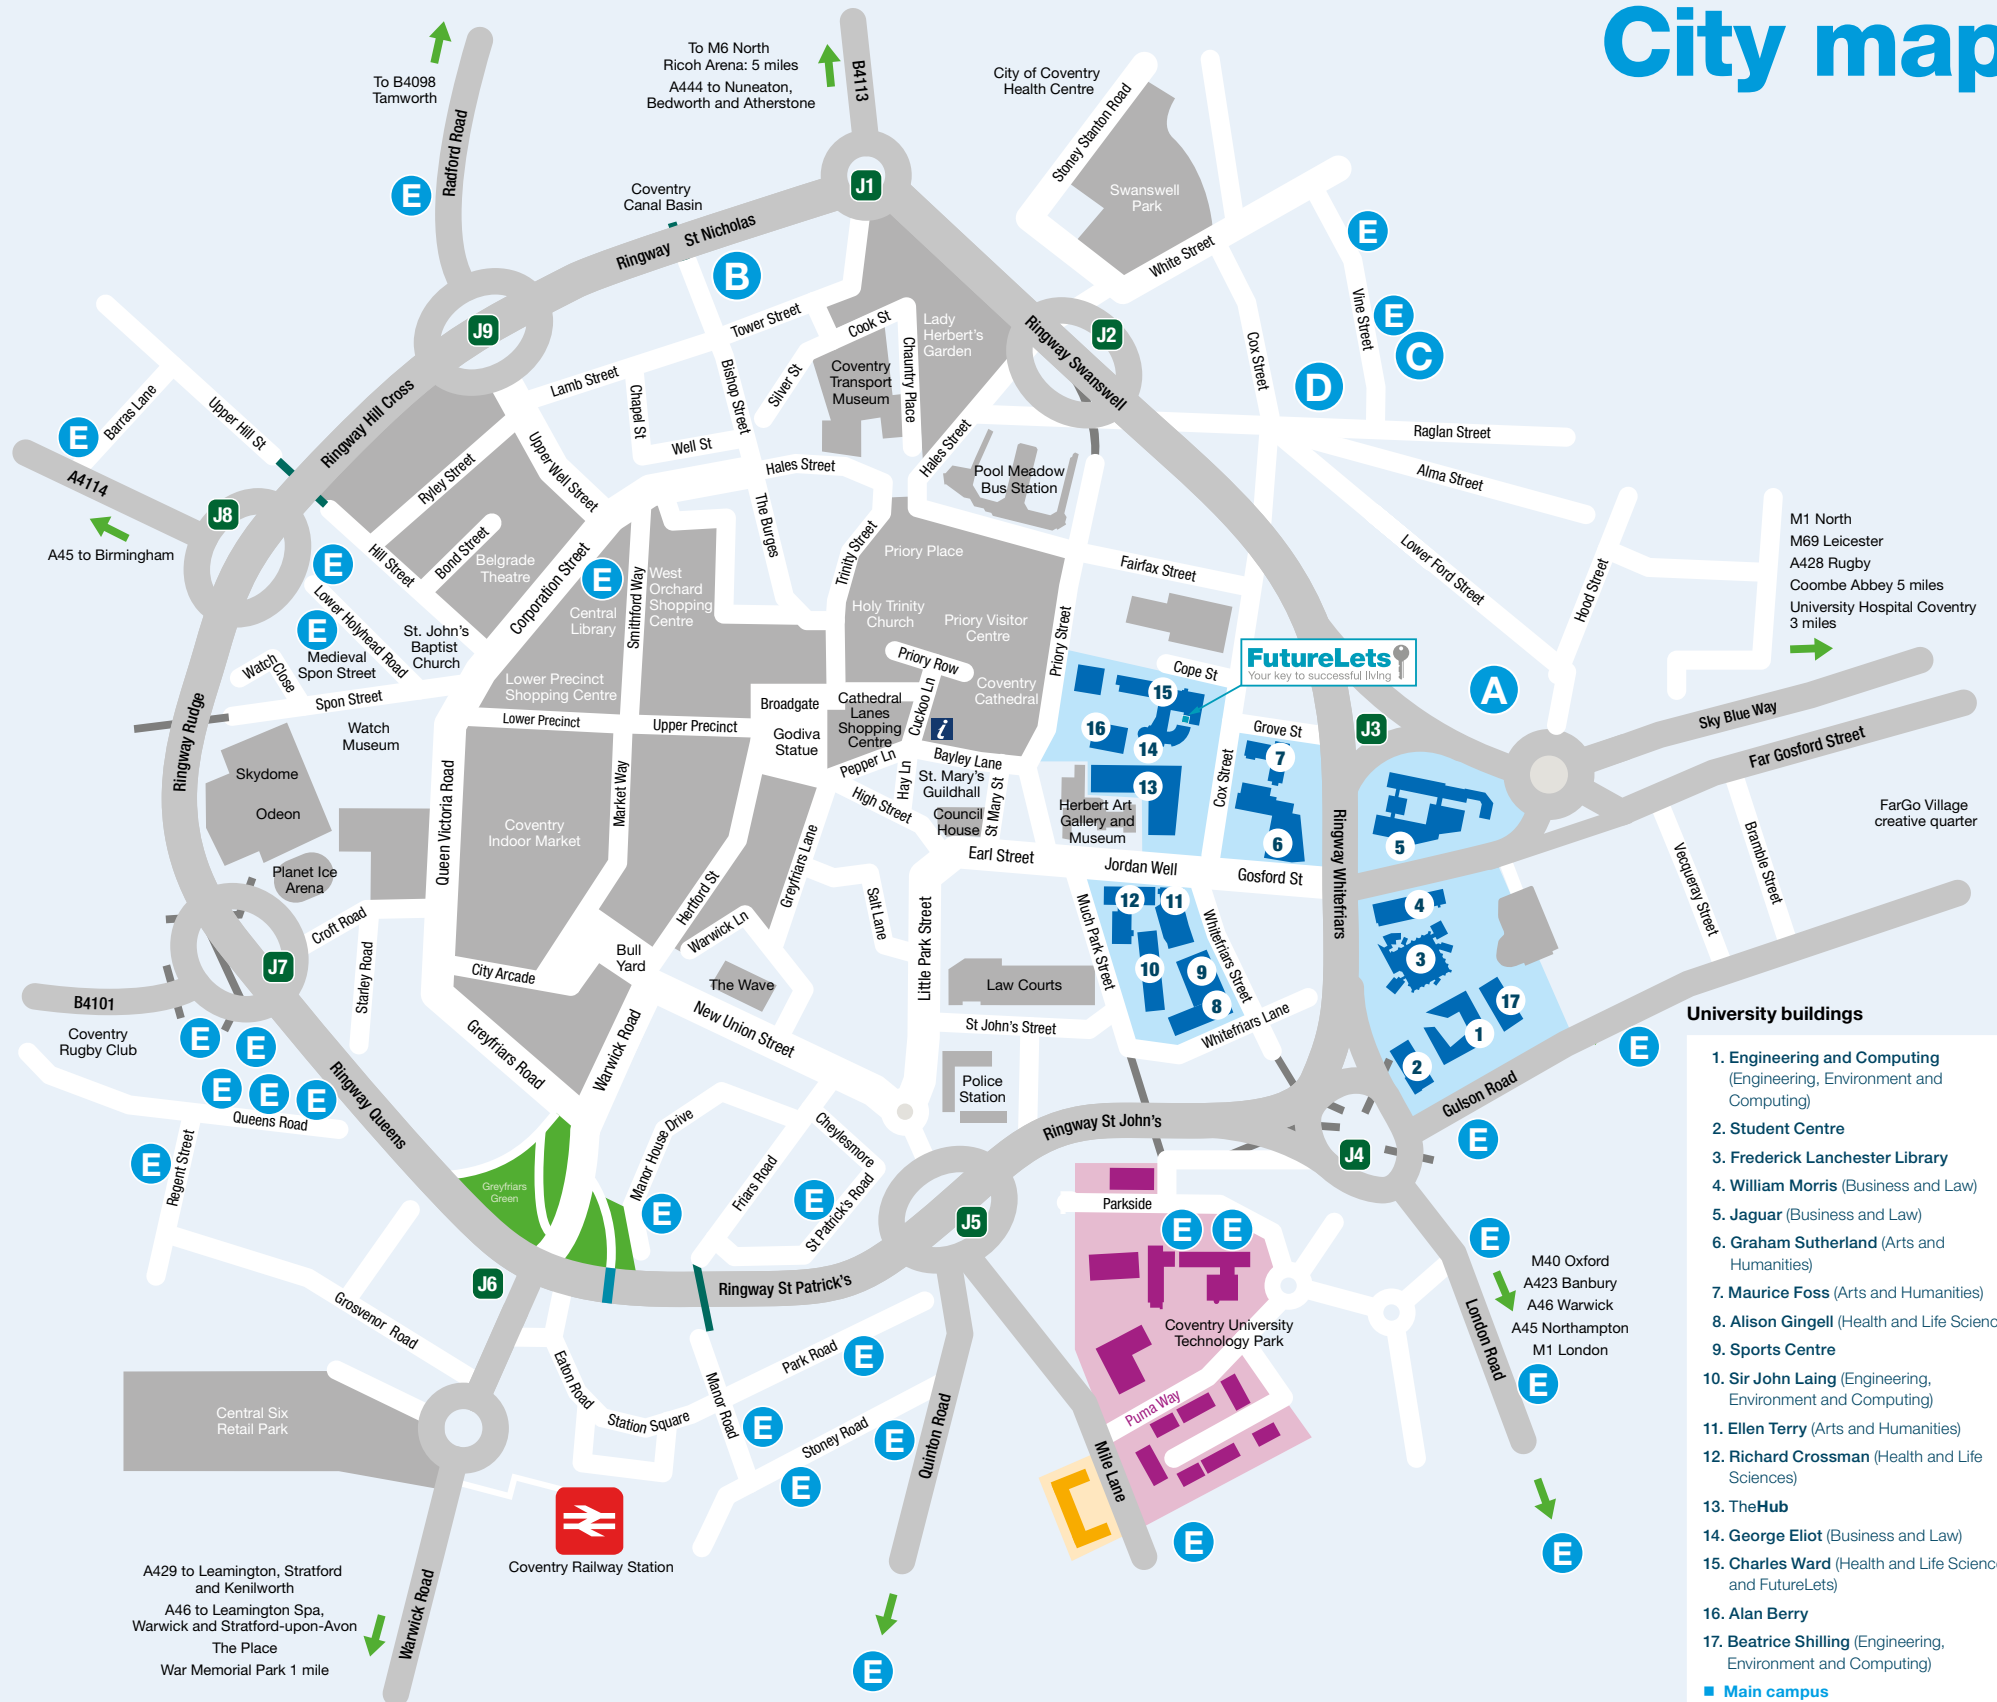

City map

Godiva Place

Bishop Gate

Singer Hall

The Cycle Works

Private accommodation

- ### University buildings
1. Engineering and Computing (Engineering, Environment and Computing)
 2. Student Centre
 3. Frederick Lanchester Library
 4. William Morris (Business and Law)
 5. Jaguar (Business and Law)
 6. Graham Sutherland (Arts and Humanities)
 7. Maurice Foss (Arts and Humanities)
 8. Alison Gingell (Health and Life Sciences)
 9. Sports Centre
 10. Sir John Laing (Engineering, Environment and Computing)
 11. Ellen Terry (Arts and Humanities)
 12. Richard Crossman (Health and Life Sciences)
 13. TheHub
 14. George Eliot (Business and Law)
 15. Charles Ward (Health and Life Sciences and FutureLets)
 16. Alan Berry
 17. Beatrice Shilling (Engineering, Environment and Computing)
- Main campus
 - Technology Park
 - CU Coventry